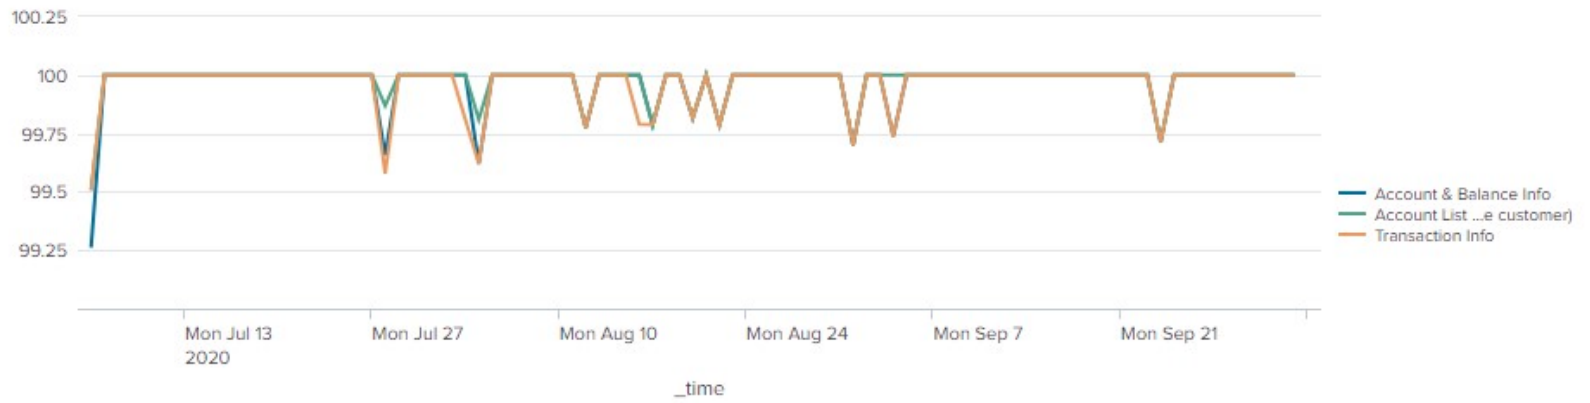

## Ketens ICS NL SCA

transactionName ↕	Availability ↕	Error Response Rate ↕	Response time in seconds ↕
Account List (of one customer)	1.00	0.00	0.19
Account & Balance Info	1.00	0.00	0.22
Transaction Info	1.00	0.00	0.13

### Availability